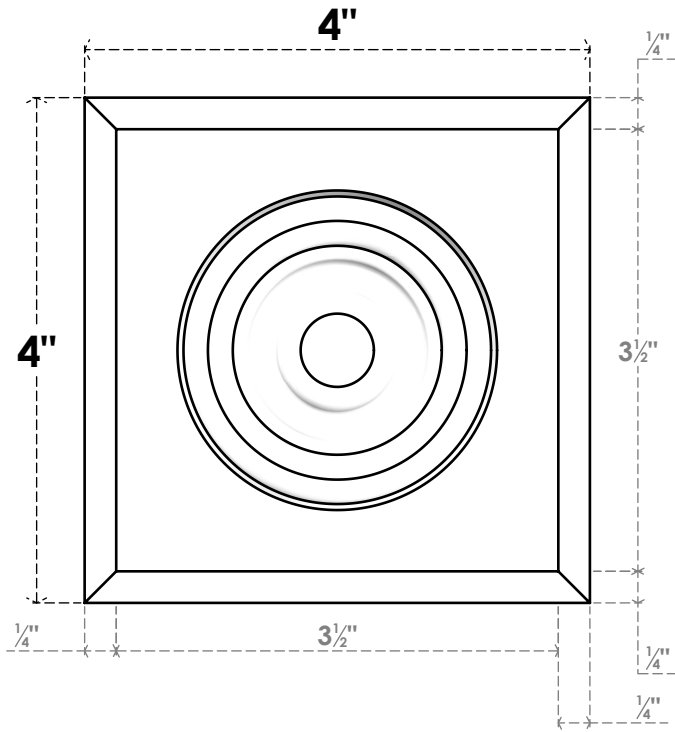

ROSP040X040X050SDG03

4"W X 4"H X 1/2"P STANDARD SEDGWICK BULLSEYE ROSETTE WITH BEVELED EDGE, ARCHITECTURAL GRADE PVC

FRONT

SIDE

EKENA MILLWORK
2300 WEST MAIN ST.
CLARKSVILLE, TX 75426
TOLL FREE: 866-607-0453
WWW.EKENAMILLWORK.COM

NOTES

1. INSTALLATION TO BE COMPLETED IN ACCORDANCE WITH MANUFACTURER'S SPECIFICATIONS.
2. DRAWING MAY NOT BE TO SCALE
3. THIS DRAWING IS INTENDED FOR DESIGN AND PLANNING PURPOSES ONLY.
4. ALL INFORMATION CONTAINED HEREIN WAS CURRENT AT THE TIME OF DEVELOPMENT BUT MUST BE REVIEWED AND APPROVED BY THE PRODUCT MANUFACTURER TO BE CONSIDERED ACCURATE.
5. ARCHITECTURAL GRADE PVC PRODUCTS ARE MADE FROM EXPANDED CELLULAR PVC AND COME NATURALLY WHITE BUT MAY BE PAINTED