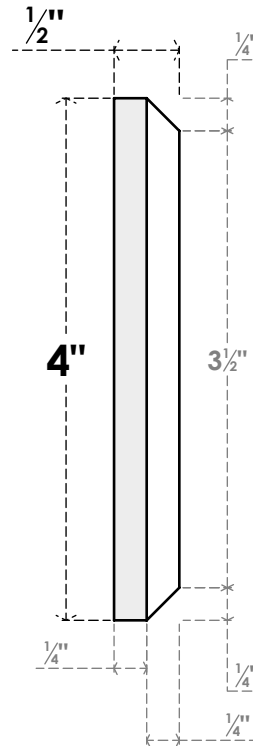

ROSP040X040X050SDG03

4"W X 4"H X 1/2"P STANDARD SEDGWICK BULLSEYE ROSETTE WITH BEVELED EDGE, ARCHITECTURAL GRADE PVC

FRONT

SIDE

EKENA MILLWORK
2300 WEST MAIN ST.
CLARKSVILLE, TX 75426
TOLL FREE: 866-607-0453
WWW.EKENAMILLWORK.COM

NOTES

1. INSTALLATION TO BE COMPLETED IN ACCORDANCE WITH MANUFACTURER'S SPECIFICATIONS.
2. DRAWING MAY NOT BE TO SCALE
3. THIS DRAWING IS INTENDED FOR DESIGN AND PLANNING PURPOSES ONLY.
4. ALL INFORMATION CONTAINED HEREIN WAS CURRENT AT THE TIME OF DEVELOPMENT BUT MUST BE REVIEWED AND APPROVED BY THE PRODUCT MANUFACTURER TO BE CONSIDERED ACCURATE.
5. ARCHITECTURAL GRADE PVC PRODUCTS ARE MADE FROM EXPANDED CELLULAR PVC AND COME NATURALLY WHITE BUT MAY BE PAINTED